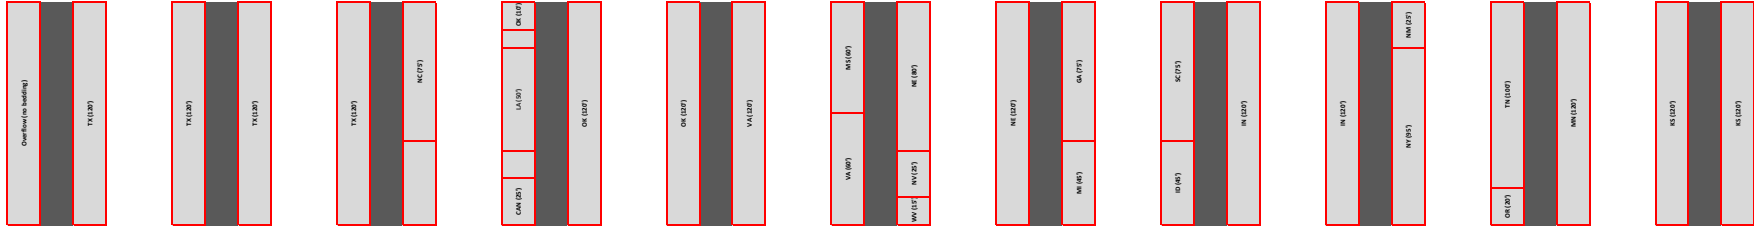

K Lot: 5ft per head

Tie Outs

Pair Pens (25)