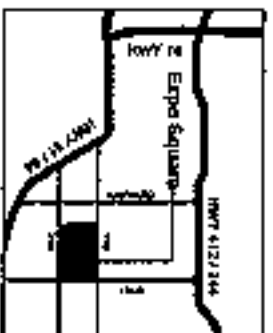

All Angus Cattle Enter at Gate 6 on 15th Street Trailer Parking Offsite at OGE Lot →

KEY:

- Wheelchair Accessible Parking
- ATM Transfund Machine
- Tulsa Drillers Stadium
- Big Splash Water Park
- Public Parking
- Expo Square Buildings
- Travel Office

LOCATION MAP

Directions

All Angus cattle should enter Expo Square through Gate 6 located two blocks west of the corner of 15th and Yale

From Oklahoma City (I-44 eastbound Turner Turnpike)

From I-44, exit at Yale Ave.

North (left) on Yale to 15th Street

Turn west (left) on 15th Street

From Joplin (I-44 westbound Will Rogers Turnpike)

From I-44, exit at Yale Ave.

North (right) on Yale to 15th Street

Turn west (left) on 15th Street