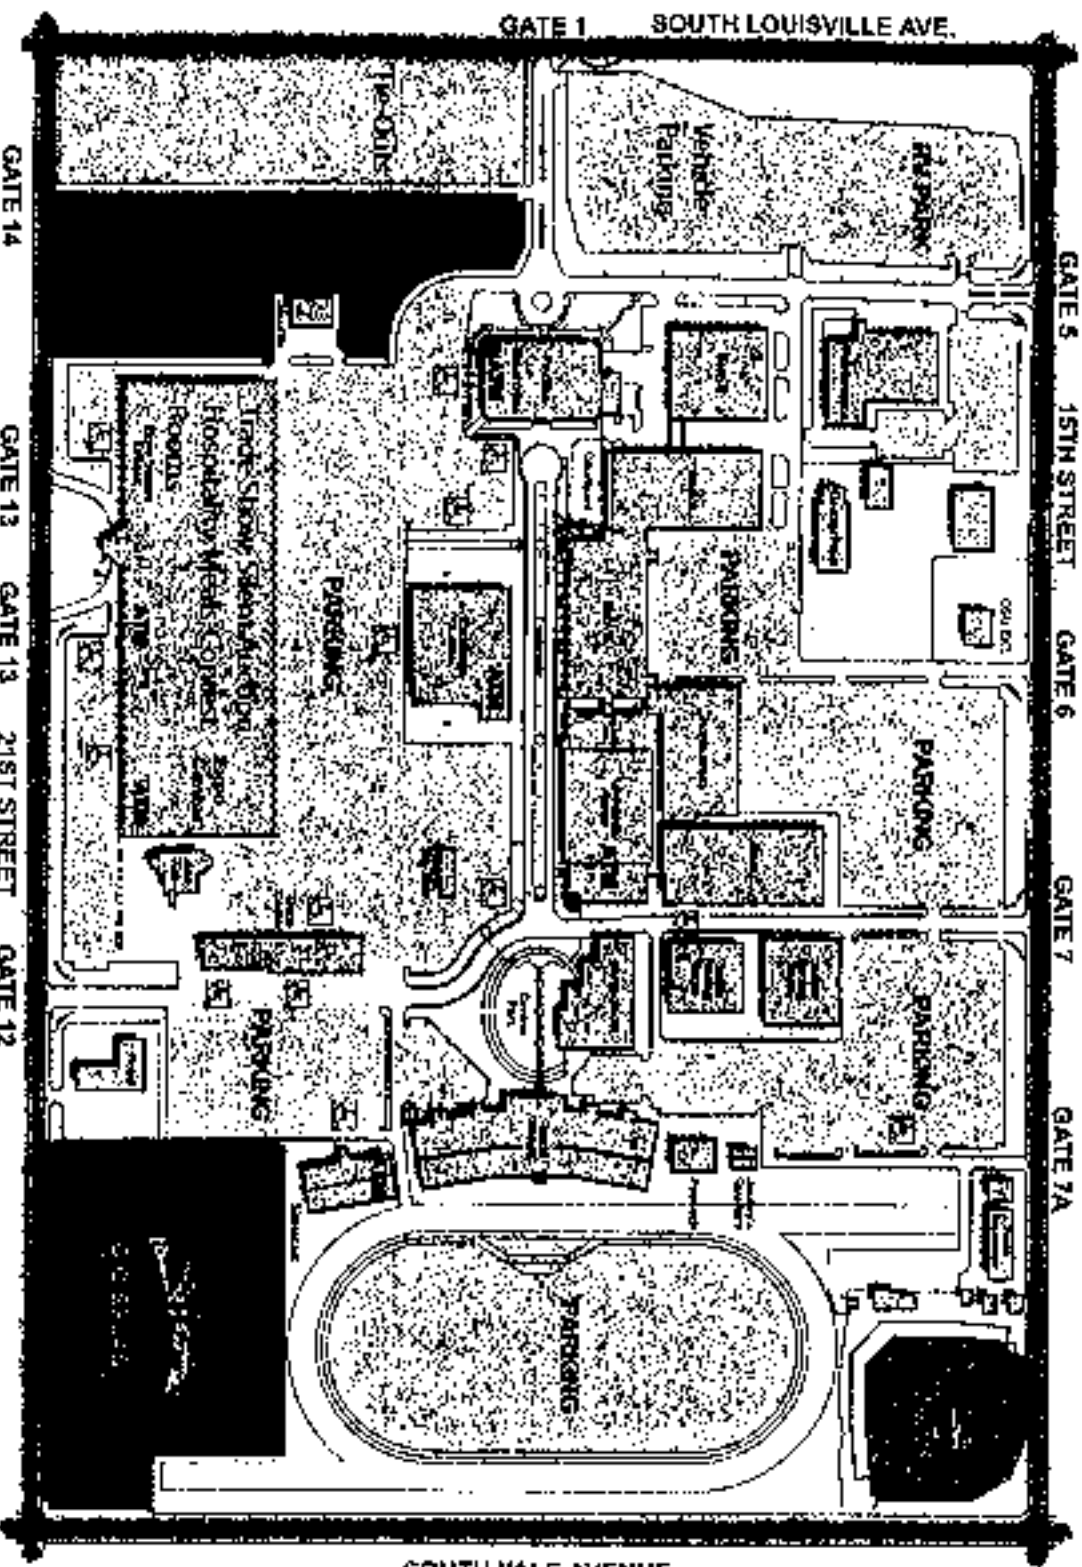

All Angus Cattle Enter at Gate 6 on 15th Street Trailer Parking Offsite at OGE Lot →

KEY:

- Wheelchair Accessible Parking
- ATM Transfund Machine
- Tulsa Drillers Stadium
- Big Splash Water Park
- Public Parking
- Expo Square Buildings
- Travel Office

LOCATION MAP

Directions

All Angus cattle should enter Expo Square through Gate 6 located two blocks west of the corner of 15th and Yale

From Oklahoma City (I-44 eastbound Turner Turnpike)

From I-44, exit at Yale Ave.

North (left) on Yale to 15th Street

Turn west (left) on 15th Street

From Joplin (I-44 westbound Will Rogers Turnpike)

From I-44, exit at Yale Ave.

North (right) on Yale to 15th Street

Turn west (left) on 15th Street

Hwy. 51 turns into Hwy. 412 and then Hwy. 244

Exit Hwy. 244 at Yale Ave.

At exit ramp, turn south (right) on Yale

Turn west (right) on 15th Street

From Hwy. 244 eastbound

Exit at Yale

At exit ramp, turn south on Yale