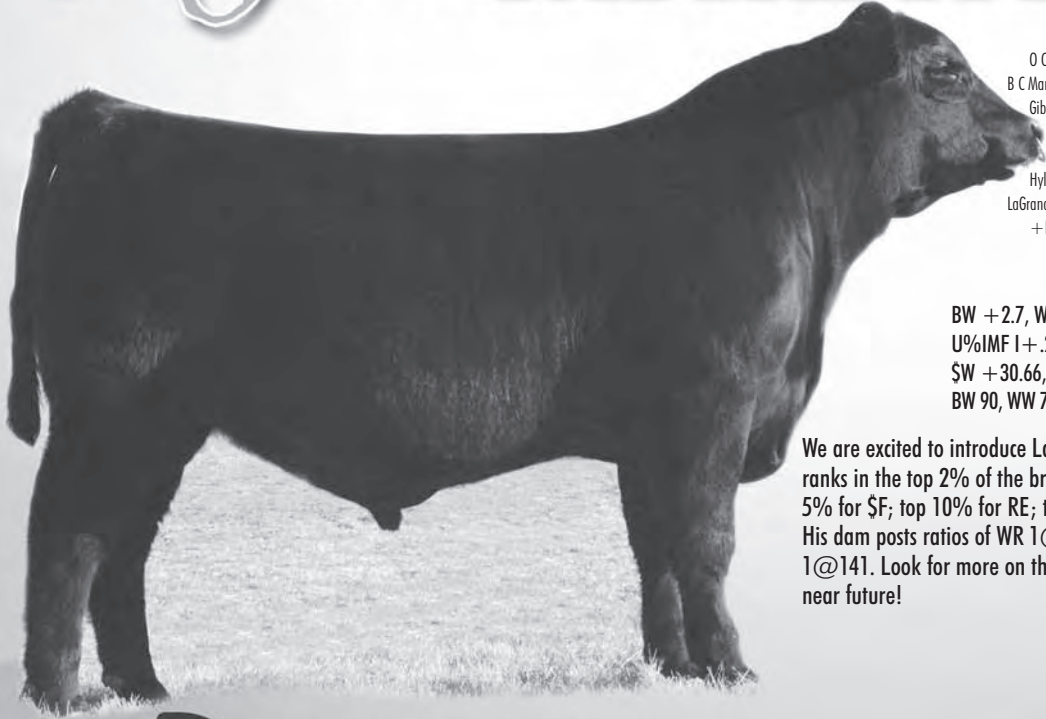

SEMEN: \$20 • CERTIFICATES: \$30

Our newest addition:

LaGrand **MARATHON** 6221

O C C Kirby 633K
B C Marathon 7022
Gibbet Hill Mignonne E37

Hylina Right Time 338
LaGrand Ms Right Time 4002
+LaGrand Ms Famous 2585